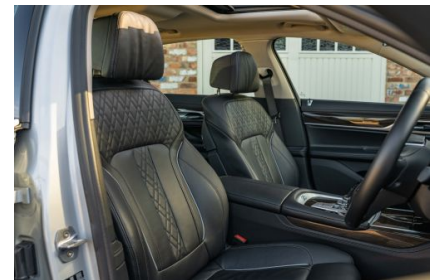

BMW 7 SERIES 730LD
£33,500

Oct 2018

44000 miles

Automatic

Diesel

Description

ONE OWNER FROM NEW 2018/68 BMW 730LD IN GLACIER SILVER METALLIC WITH BLACK NAPPA LEATHER INTERIOR AND CONTRAST PIPING. SPECIFICATION INCLUDES PANORAMIC GLASS SUNROOF, COMFORT ACCESS, MASSAGE SEATS, FRONT AND REAR PARKING SENSORS WITH REVERSING CAMERA, COMFORT SEATS WITH MEMORY FUNCTION, DISPLAY KEY, FRONT AND REAR HEATED SEATS, AMBIENT LIGHTING, LED FOG LIGHTS, HIGH BEAM ASSISTANT, PROFESSIONAL SATELLITE NAVIGATION, DAB RADIO, REAL TIME TRAFFIC INFORMATION, WIRELESS CHARGING, ELECTRIC FOLDING MIRRORS, AUTO HILL HOLD ASSIST, CRUISE CONTROL, WINGED HEAD RESTRAINTS, AUTOMATIC LIGHTS AND AUTOMATIC WIPERS. FULL BMW MAIN DEALER SERVICE HISTORY HAVING HAD THREE SERVICES WITH THE MOST RECENT ONE CARRIED OUT AT 41,512 MILES ON 06/06/2021. 2 KEYS, HPI CLEAR, PART EXCHANGE WELCOME, FINANCE AVAILABLE. TO VIEW UP TO 40 PHOTOS AND A HD VIDEO OF THIS VEHICLE PLEASE VISIT OUR WEBSITE.