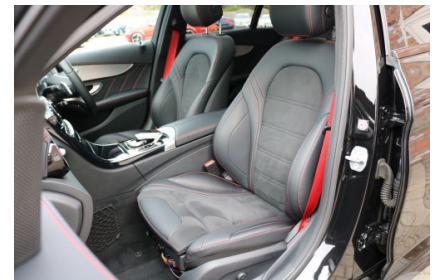

MERCEDES C-CLASS AMG C 43 4MATIC PREMIUM PLUS
£28,975

Dec 2016

31491 miles

Automatic

Petrol

Description

2016 66 MERCEDES BENZ C43 AMG 4MATIC 3.0 PREMIUM PLUS IN OBSIDIAN BLACK METALLIC WITH BLACK LEATHER INTERIOR AND CONTRAST RED STITCHING. THIS CAR HAS BEEN PREVIOUSLY SUPPLIED BY OURSELVES AND COMES WITH A FULL MERCEDES BENZ SERVICE HISTORY WITH THE MOST RECENT CARRIED OUT ON 15/10/2019. SPECIFICATION INCLUDES PREMIUM PLUS PACK, 360 SURROUND CAMERAS, PRIVACY GLASS, 19 INCH AMG TWIN SPOKE ALLOYS, SLIDE AND TILT GLASS PANORAMIC SUNROOF WITH SUNBLIND, KEYLESS ENTRY, KEYLESS GO, HEATED ELECTRIC ADJUSTABLE FRONT SEATS WITH MEMORY, BURMESTER SOUND SYSTEM, RED SEAT BELTS, ELECTRIC FOLDING EXTERIOR MIRRORS, GLOSS BLACK INTERIOR TRIM, COMMAND SATELLITE NAVIGATION, DAB DIGITAL RADIO, BLUETOOTH AUDIO STREAMING, CRUISE CONTROL, DUAL ZONE CLIMATE CONTROL, ELECTRIC POWERED BOOTLID, TRAFFIC SIGN ASSIST, AMBIENT LIGHTING, LED HIGH PERFORMANCE HEADLAMPS, SPORTS EXHAUST. 2 KEYS, HPI CLEAR, PART EXCHANGE WELCOME, FINANCE AVAILABLE. TO VIEW UP TO 40 PHOTOS AND A HD VIDEO OF THIS VEHICLE PLEASE VISIT OUR WEBSITE.

Technical Data

CO2 Emmissions	178	Engine Capacity	2996
Fuel Type	Petrol	Number of Doors	4
Transmission	Automatic	6 Months Tax Cost	143
Year of Manufacture	2016	12 Months Tax Cost	260
Color	BLACK	Euro Status	E6
BHP	362	MPG Combined	36.2