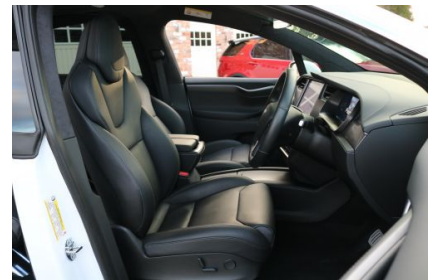

TESLA MODEL X PERFORM LUDICROUS AWD
£99,975

Jul 2019

14200 miles

Automatic

Electric

Description

TESLA MODEL X PERFORMANCE IN PEARL WHITE MULTI COAT WITH BLACK PREMIUM LEATHER INTERIOR. SPECIFICATION INCLUDES 22 INCH ALLOY WHEELS IN SATIN BLACK, SIX SEAT INTERIOR, FULL SELF DRIVING CAPABILITY, RED BRAKE CALIPERS, PRIVACY GLASS, TOW HITCH, CARBON FIBRE INTERIOR INLAYS, COLD WEATHER PACKAGE, PREMIUM CONNECTIVITY, SURROUND CAMERA PACK, ELECTRIC TAILGATE, HEATED SEATS TO ALL SEATS IN THE CAR, HEATED STEERING WHEEL, AIR SUSPENSION, AUTO HIGH BEAM ASSIST, ELECTRIC FOLDING MIRRORS, NETFLIX, YOUTUBE, HEATED WINDSCREEN, MULTI FUNCTION STEERING WHEEL AND SENTRY MODE. 2 KEYS, HPI CLEAR, PART EXCHANGE WELCOME, FINANCE AVAILABLE. TO VIEW UP TO 40 PHOTOS AND A HD VIDEO OF THIS VEHICLE PLEASE VISIT OUR WEBSITE.